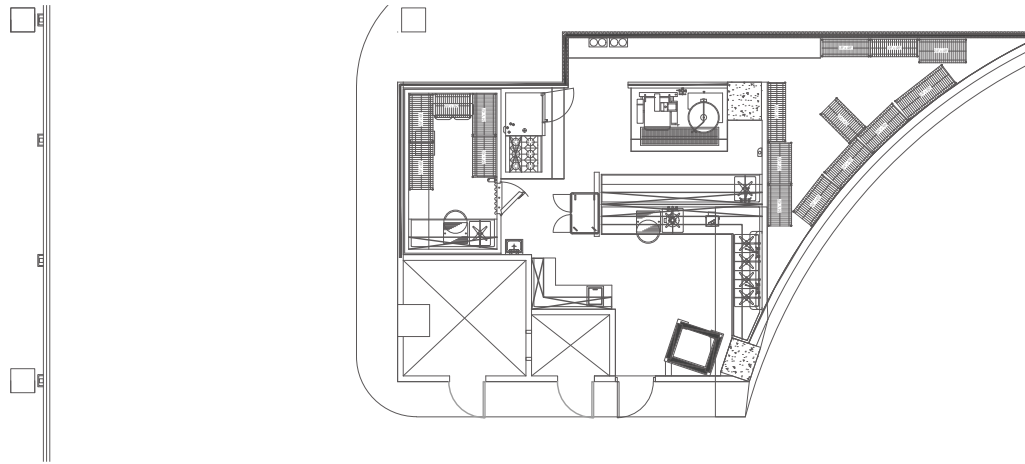

1 1 8 0 P E A C H T R E E

Retail - 3,079 USF | Prep - 868 USF

*This suite has not been recently field verified by VeenendaalCave, Inc.

Hines

1180 PEACHTREE ST
ATLANTA GA 30309

John A. Heagy, III
Senior VP - Hines

770 206 5310
lease@1180peachtree.com