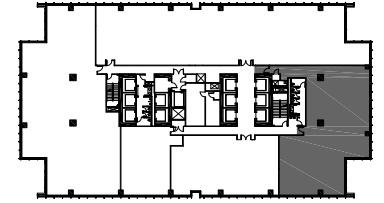

John A. Heagy, III  
Senior VP - Hines

770 206 5310  
lease@1180peachtree.com

1 1 8 0 P E A C H T R E E

Suite 2280 | 4,291 RSF

Key Plan

\*This suite has not been recently field verified by VeenendaalCave, Inc.