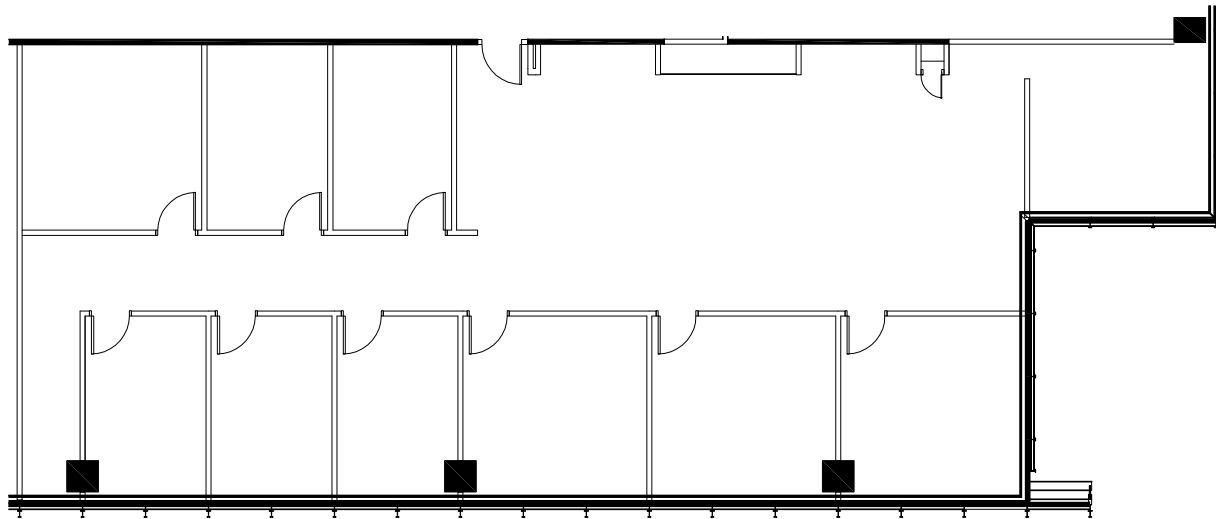

Hines

1180 PEACHTREE ST  
ATLANTA GA 30309

John A. Heagy, III  
Senior VP - Hines

770 206 5310  
lease@1180peachtree.com

1 1 8 0 P E A C H T R E E

Suite 3380 | 3,925 RSF

Key Plan

\*This suite has not been recently field verified by VeenendaalCave, Inc.