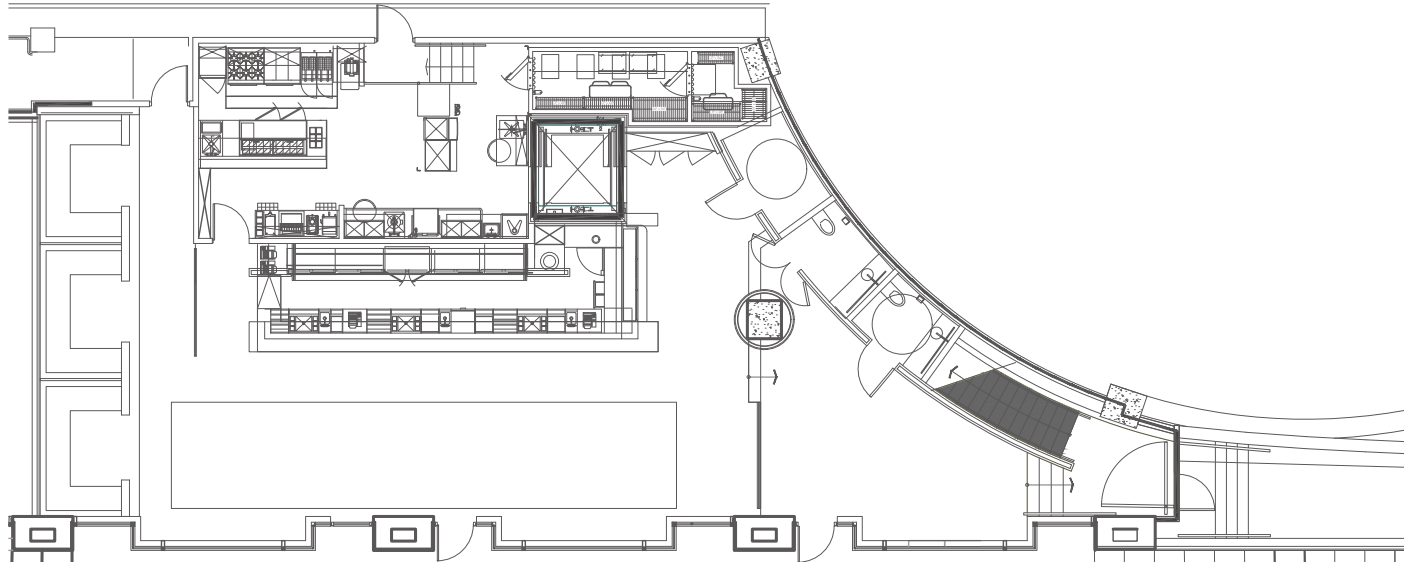

1 1 8 0 P E A C H T R E E

Retail - 3,079 USF | Prep - 868 USF

*This suite has not been recently field verified by VeenendaalCave, Inc.

Hines

1180 PEACHTREE ST
ATLANTA GA 30309

John A. Heagy, III
Senior VP - Hines

770 206 5310
lease@1180peachtree.com