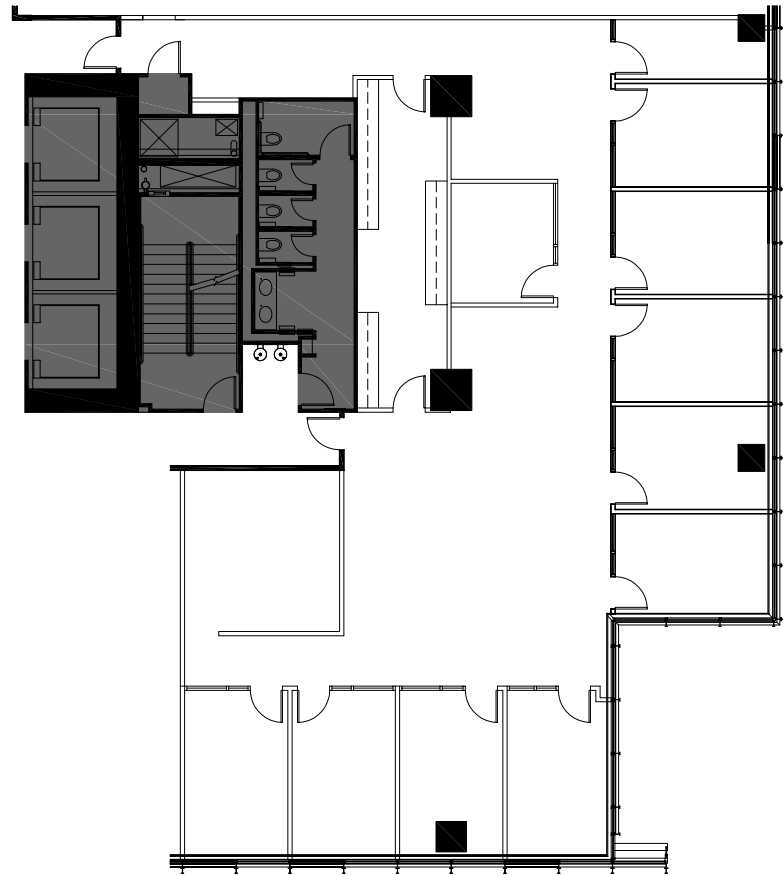

1 1 8 0 P E A C H T R E E

Suite 2280 | 4,291 RSF

Key Plan

*This suite has not been recently field verified by VeenendaalCave, Inc.

Hines

1180 PEACHTREE ST
ATLANTA GA 30309

John A. Heagy, III
Senior VP - Hines

770 206 5310
lease@1180peachtree.com