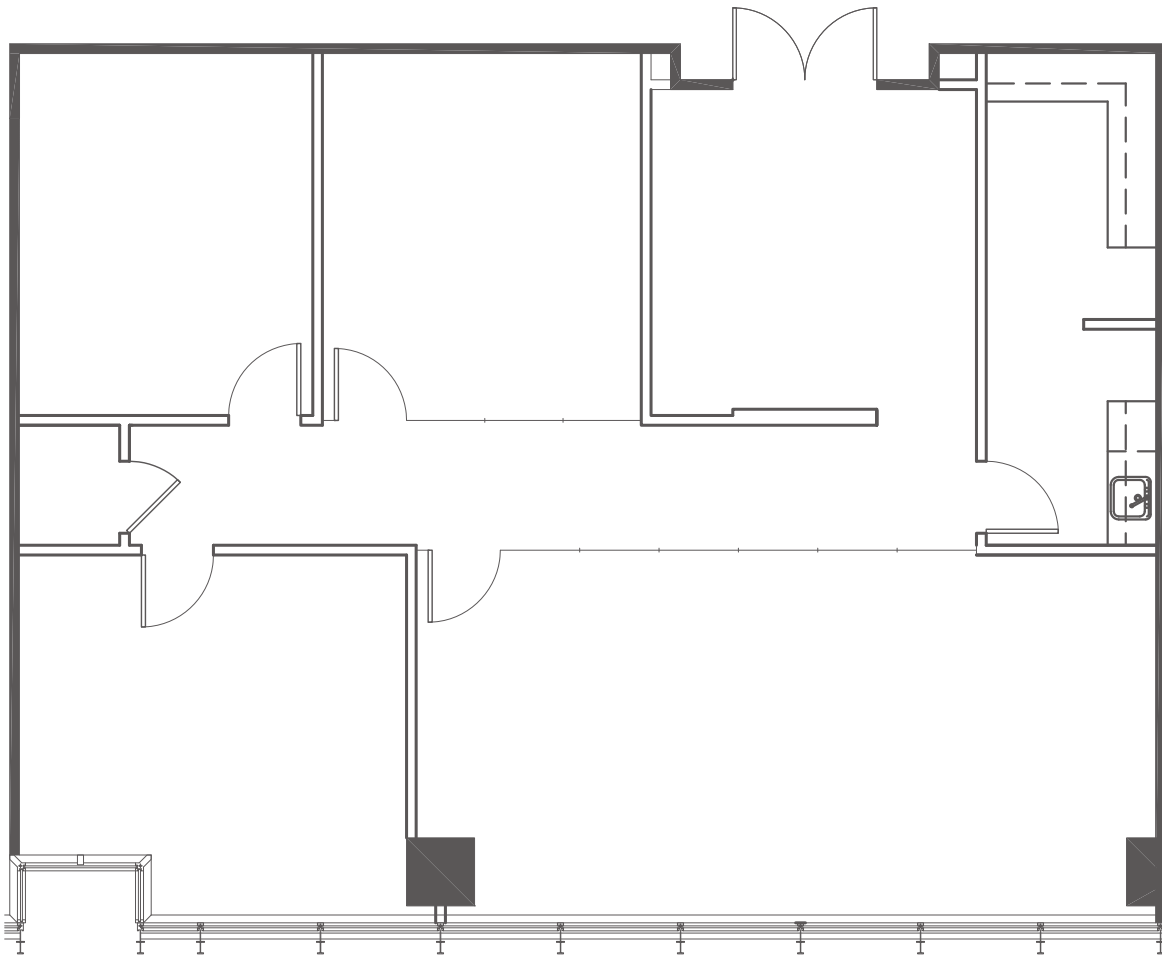

1 1 8 0 P E A C H T R E E

Suite 2450 | 2,065 RSF

Key Plan

\*This suite has not been recently field verified by VeenendaalCave, Inc.

Hines

1180 PEACHTREE ST  
ATLANTA GA 30309

John A. Heagy, III  
Senior VP - Hines