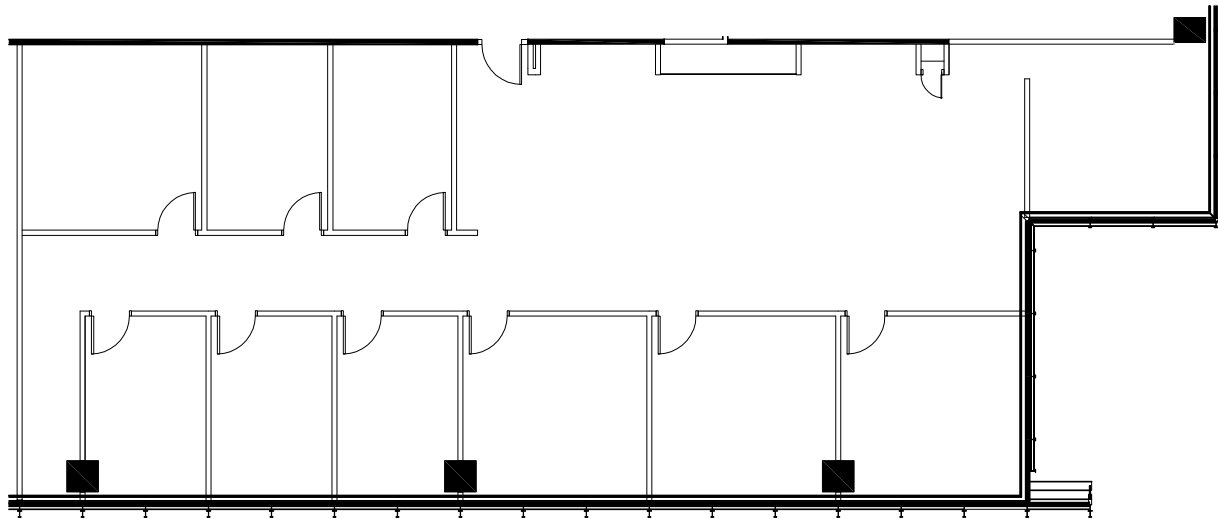

1 1 8 0 P E A C H T R E E

Suite 3380 | 3,925 RSF

Key Plan

*This suite has not been recently field verified by VeenendaalCave, Inc.

Hines

1180 PEACHTREE ST
ATLANTA GA 30309

John A. Heagy, III
Senior VP - Hines