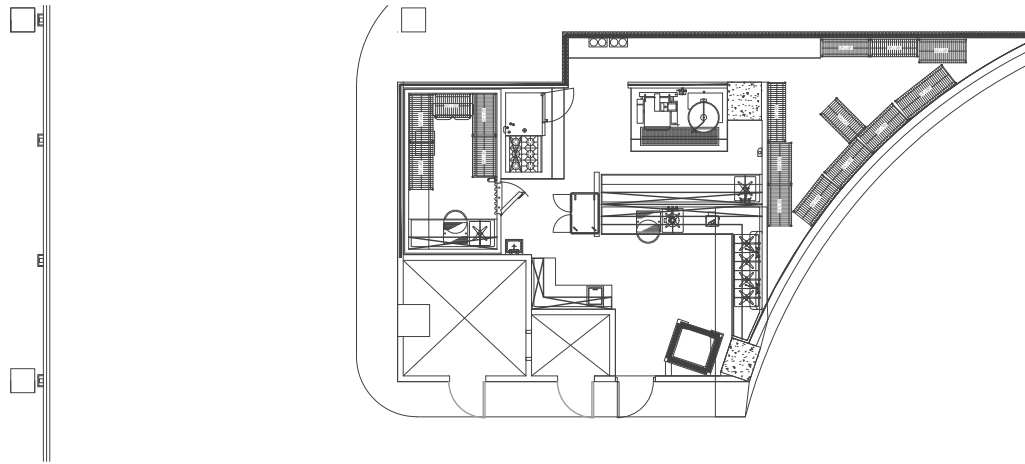

1180 PEACHTREE

Retail - 3,079 USF | Prep - 868 USF

*This suite has not been recently field verified by VeenendaalCave, Inc.

Hines

1180 PEACHTREE ST
ATLANTA GA 30309

John A. Heagy, III
Senior VP - Hines

770 206 5310
lease@1180peachtree.com