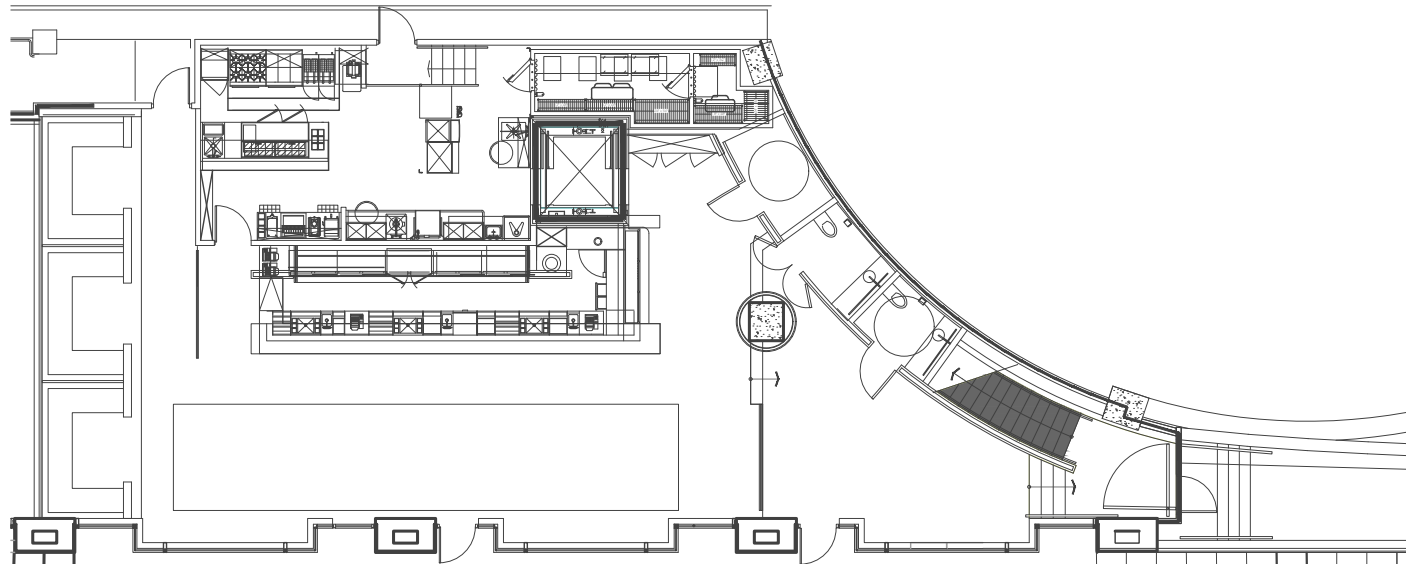

1180 PEACHTREE

Retail - 3,079 USF | Prep - 868 USF

*This suite has not been recently field verified by VeenendaalCave, Inc.

Hines

1180 PEACHTREE ST
ATLANTA GA 30309

John A. Heagy, III
Senior VP - Hines

770 206 5310
lease@1180peachtree.com