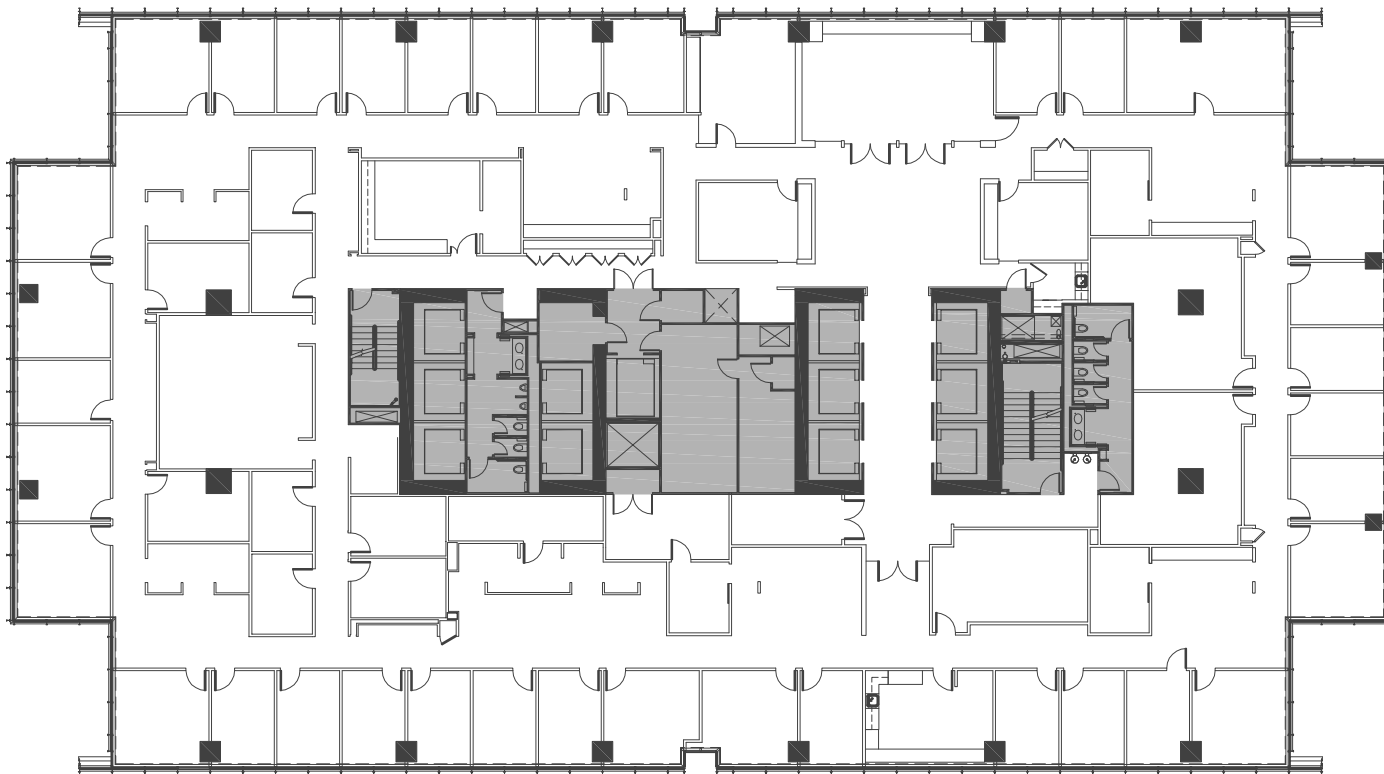

1 1 8 0 P E A C H T R E E

Suite 2100 | 22,064 RSF

Key Plan

*This suite has not been recently field verified by VeenendaalCave, Inc.

Hines

1180 PEACHTREE ST
ATLANTA GA 30309

John A. Heagy, III
Senior VP - Hines