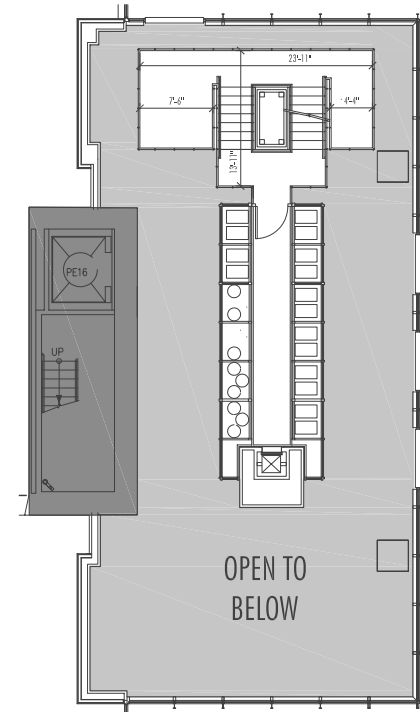

Key Plan

Intermediate Stair Landing

1180 PEACHTREE

Retail - 5,277 USF | Floor 2 - 2,197 LSF

Key Plan

1180 PEACHTREE

Retail - 5,277 USF | Service - 892 LSF

Key Plan