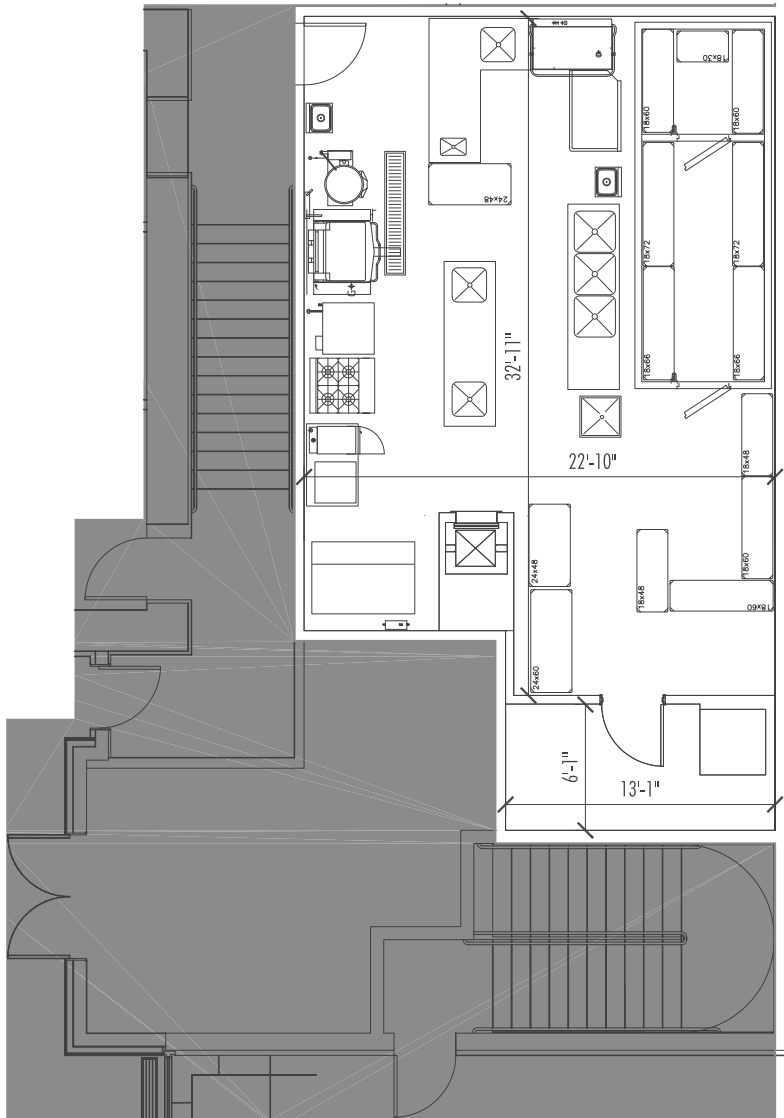

Key Plan

Intermediate Stair Landing

1180 PEACHTREE

Retail - 5,277 USF | Floor 2 - 2,197 LSF

Key Plan

1180 PEACHTREE

Retail - 5,277 USF | Service - 892 LSF

Key Plan