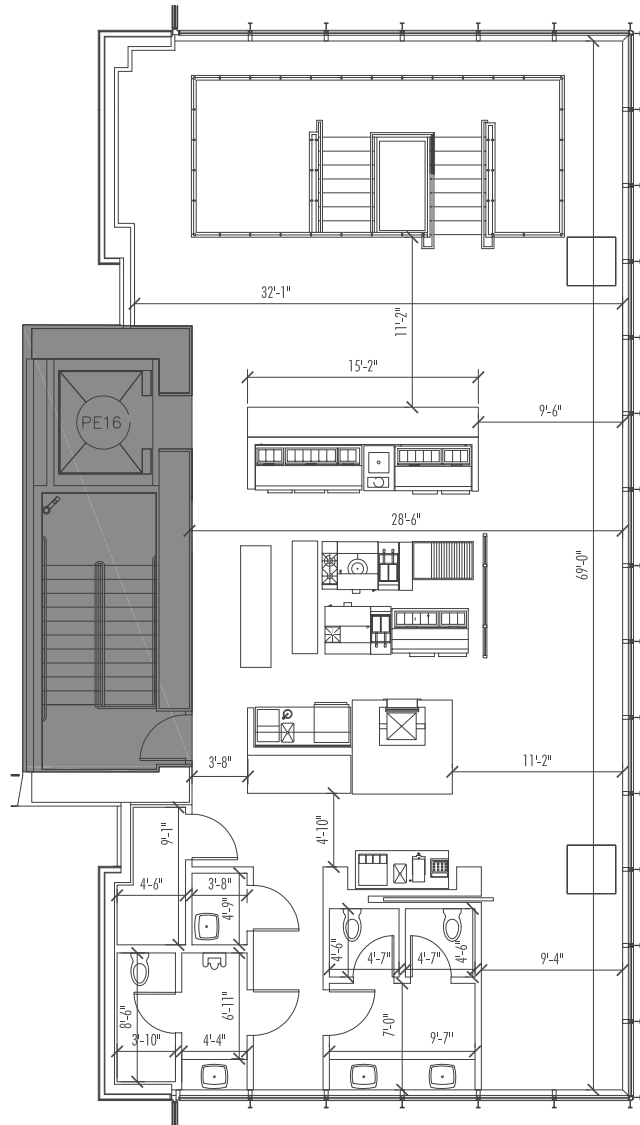

Key Plan

Intermediate Stair Landing

1180 PEACHTREE

Retail - 5,277 USF | Floor 2 - 2,197 LSF

Key Plan

1180 PEACHTREE

Retail - 5,277 USF | Service - 892 LSF

Key Plan